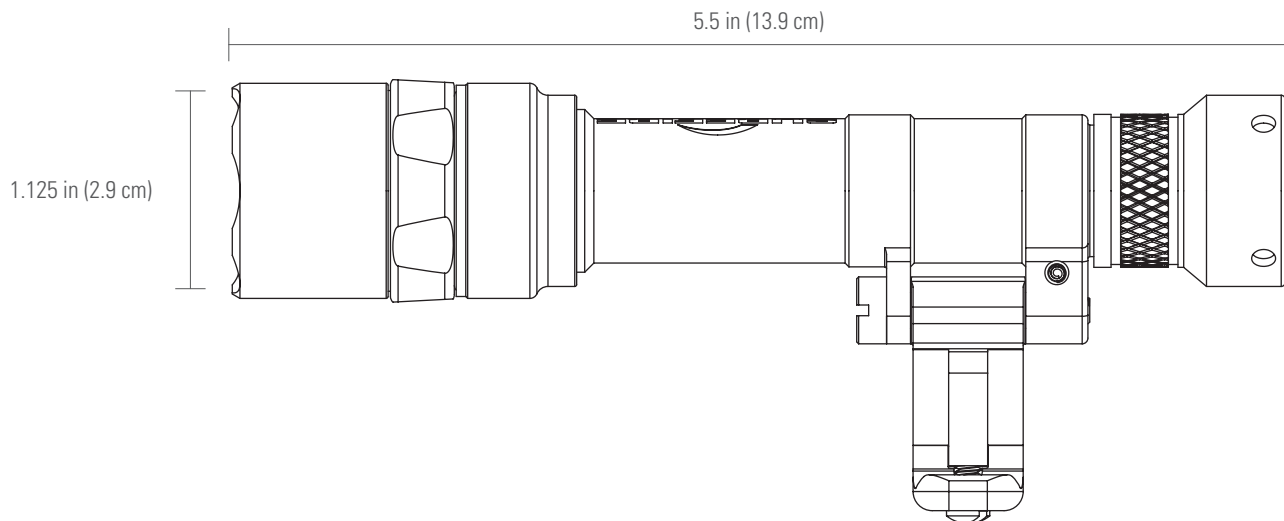

FEATURED ACCESSORIES

PACKAGING SPECS

BATTERY TYPE	VOLTAGE	CAPACITY	ENERGY	WEIGHT	LITHIUM CONTENT
123A*	3 V	1,550 mAh	4.65 Wh	17 g	0.6 g

*Specifications per battery

TYPE Box - Kraft Stock

HEIGHT 9.5 in (24.1 cm)

WIDTH 4.75 in (12.1 cm)

DEPTH 1.75 in (4.4 cm)

BODY SPECS

THE WORLD'S FINEST ILLUMINATION TOOLS, SUPPRESSORS, & TACTICAL PRODUCTS®
18300 Mt. Baldy Circle, Fountain Valley, CA 92708 | 714-545-9444 | Fax: 714-545-9537 | surefire.com

Actual product may vary from photo. Prices and specifications subject to change without notice. | Export of the product(s) shown herein must comply with the appropriate U.S. Government Jurisdiction(s) and Regulation(s).