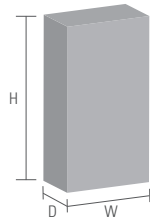

CSP-07
Rail Grabber Tape Switch, Momentary/
Constant-on Click Switch

CSM-07
M-LOK Mount, Momentary/
Constant-on Click Switch

123A LITHIUM BATTERIES
Available in 2, 6, 12-packs and bulk options

PACKAGING SPECS

BATTERY TYPE	VOLTAGE	CAPACITY	ENERGY	WEIGHT	LITHIUM CONTENT
123A*	3 V	1,550 mAh	4.65 Wh	17 g	0.6 g

*Specifications per battery

TYPE Box - Kraft Stock

HEIGHT 9.5 in (24.1 cm)

WIDTH 4.75 in (12.1 cm)

DEPTH 1.75 in (4.4 cm)